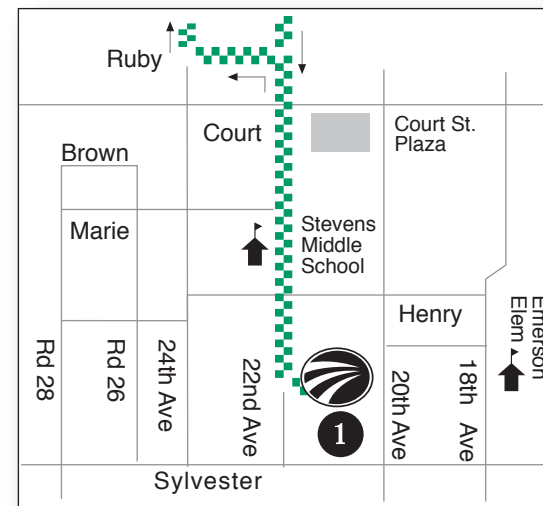

22nd Ave Transit Center

FARE INFORMATION (Effective 7/1/2009)

Have the exact fare or your pass ready to give the driver as you board. Put coin fare into the fare box. **Remember, drivers don't carry change or handle money.**

Regular Fares

Cash Fare	$ 1.25
10-Ride Ticket	$ 10.00
Monthly Pass	$ 22.00

Transfers

Free

Senior Citizens

Age 60 & older.

Free

Children

Age 5 & under, accompanied by an adult.

Free

Reduced Fares

Youth Age 6 years through High School.

Cash Fare	$ .80
10-Ride Ticket	$ 6.00
Monthly Pass	$ 11.25
Summer Youth Pass	$ 22.00

Medicare Cardholders & Disabled Persons (Non Dial-A-Ride eligible)

Cash Fare	$ .60
10-Ride Ticket	$ 5.00
Monthly Pass	$ 11.00

Day Pass (All Fares)

$ 3.50

Freedom Monthly Pass

$ 44.00

College Passes

Monthly Pass	$ 16.00
Quarterly Pass	$ 45.00

FOR MORE INFORMATION, CALL:

735-5100

Information Hours:

Monday - Friday
6:00 a.m. to 6:00 p.m.

PASS OUTLETS

For the convenience of our passengers, Ben Franklin Transit passes and tickets are available at these locations:

Kennewick

Albertson's	Three Rivers Transit Center
WinCo	Yoke's Fresh Market
Fred Meyer	

Pasco

Albertson's	Yoke's Fresh Market
Fiesta Foods	

Richland

Albertson's	WinCo
Fred Meyer	

W. Richland

Yoke's Fresh Market

Finley

Finley Shopper

Benton City

Daddy O's Pizza, U-Bake - We Bake

Prosser

Food Depot	Ben Franklin Transit Office

LOCAL SERVICE TRANSFERS

Transfers are free and entitle you to travel any direction for a maximum of 1 1/2 hours from time of issuance, BUT CAN NOT BE USED FOR A RETURN TRIP ON THE SAME ROUTE. Transfers are not issued on transfers and must be obtained when you board the bus.

SERVICE ANIMALS

Ben Franklin Transit and Ben Franklin Transit contractors welcome service animals. If you have any questions please call 735-5100.

Route information for the visually impaired is available upon request.

Ben Franklin Transit **does not operate** on the following holidays:

New Year's Day, Memorial Day, Independence Day (July 4th), Labor Day, Thanksgiving Day, Christmas Day
Other no-service days may be added at a later date.

For additional information regarding overload and seasonal service, consult the Ben Franklin Transit Overload/Tripper schedule.

USING A TIMETABLE...

- Not all stops are listed, only key points along the route.
- Read left to right, as the bus travels.
- If your stop is not a time point, use the previous time point to determine when you should be at your stop.
- Plan your trip in advance—make sure you will arrive at your destination at the time you want.

BUS STOPS

Wait for your bus at authorized stops only. These are identified by Ben Franklin Transit bus stop signs. If you don't know where the bus stops are in your area, call, write or visit Ben Franklin Transit at 7109 W. Okanogan Pl, Kennewick, WA, 99336, (509) 735-5100.

TAXI FEEDER SERVICE