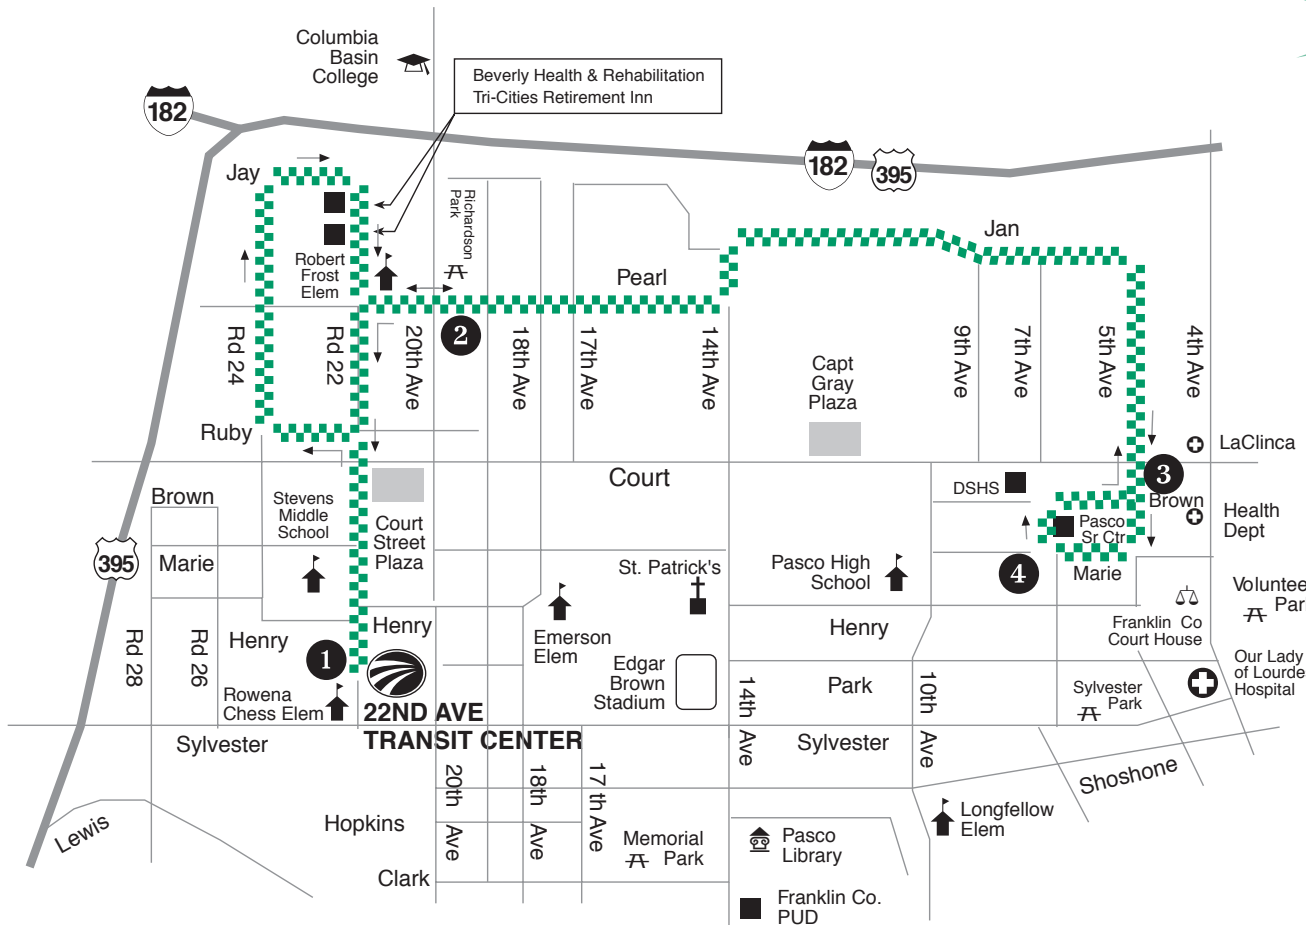

This line color and pattern will coordinate with the bus system map and match bus parking signs at major transit centers.

Rider Information **735-5100**
for hearing impaired **735-5799**

www.bft.org

AUGUST 2009

Transit Centers • El Centro de Tránsito
W. Richland, Knight St, Huntington, 22nd Ave., Three Rivers

Transfer Point • Locaciones para transborda
Dayton

1 **Circled Numbers • Numeros Circulos**
Circled numbers on the map match the numbers at the top of the schedule columns (see other side). These numbers show the approximate time the bus goes by that location. En el mapa coordine los numeros de arriba con los columnas del horarios (mire el otro lado). Estos numeros enseñan aproximadamente, el tiempo que el autobús pasa por ese lugar.

Rt. 60

This line color and pattern will coordinate with the bus system map & match bus parking signs at major transit centers.

Esta línea de color y dibujo representa esta ruta en todo los letreros y mapas.

For carpooling or ride-share information, log on to register at www.rideshareonline.com